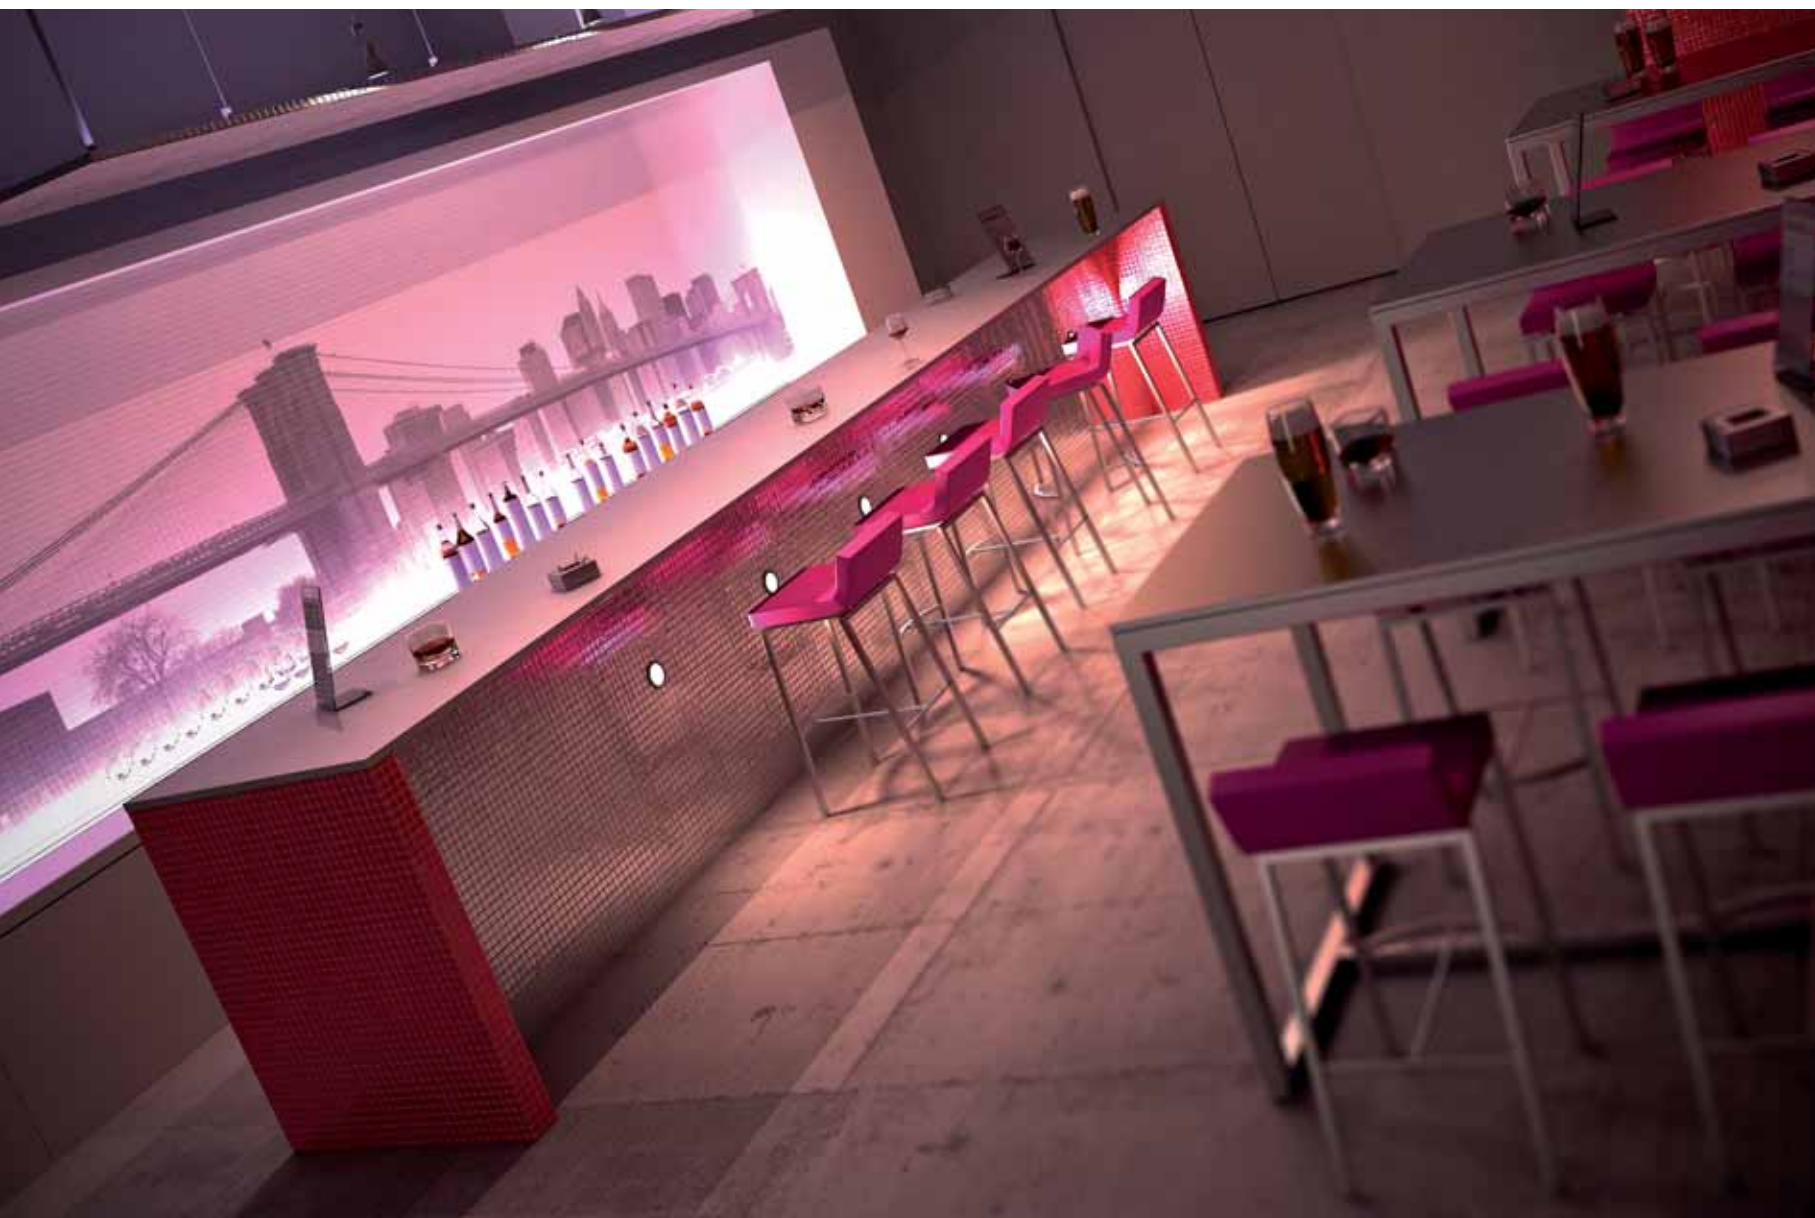

To create the most modern working environments. Leisure spaces because landmarks. The most cosmopolitan restaurants.

The most chic, popular nightspots.

Your expression

S.

Every decor you want to create, any architectural expression you want to transmit. At ezarri do not limit your imagination or your desires. They are our reason for being. Every day we work to offer a whole world of decorative solutions in glass mosaic.