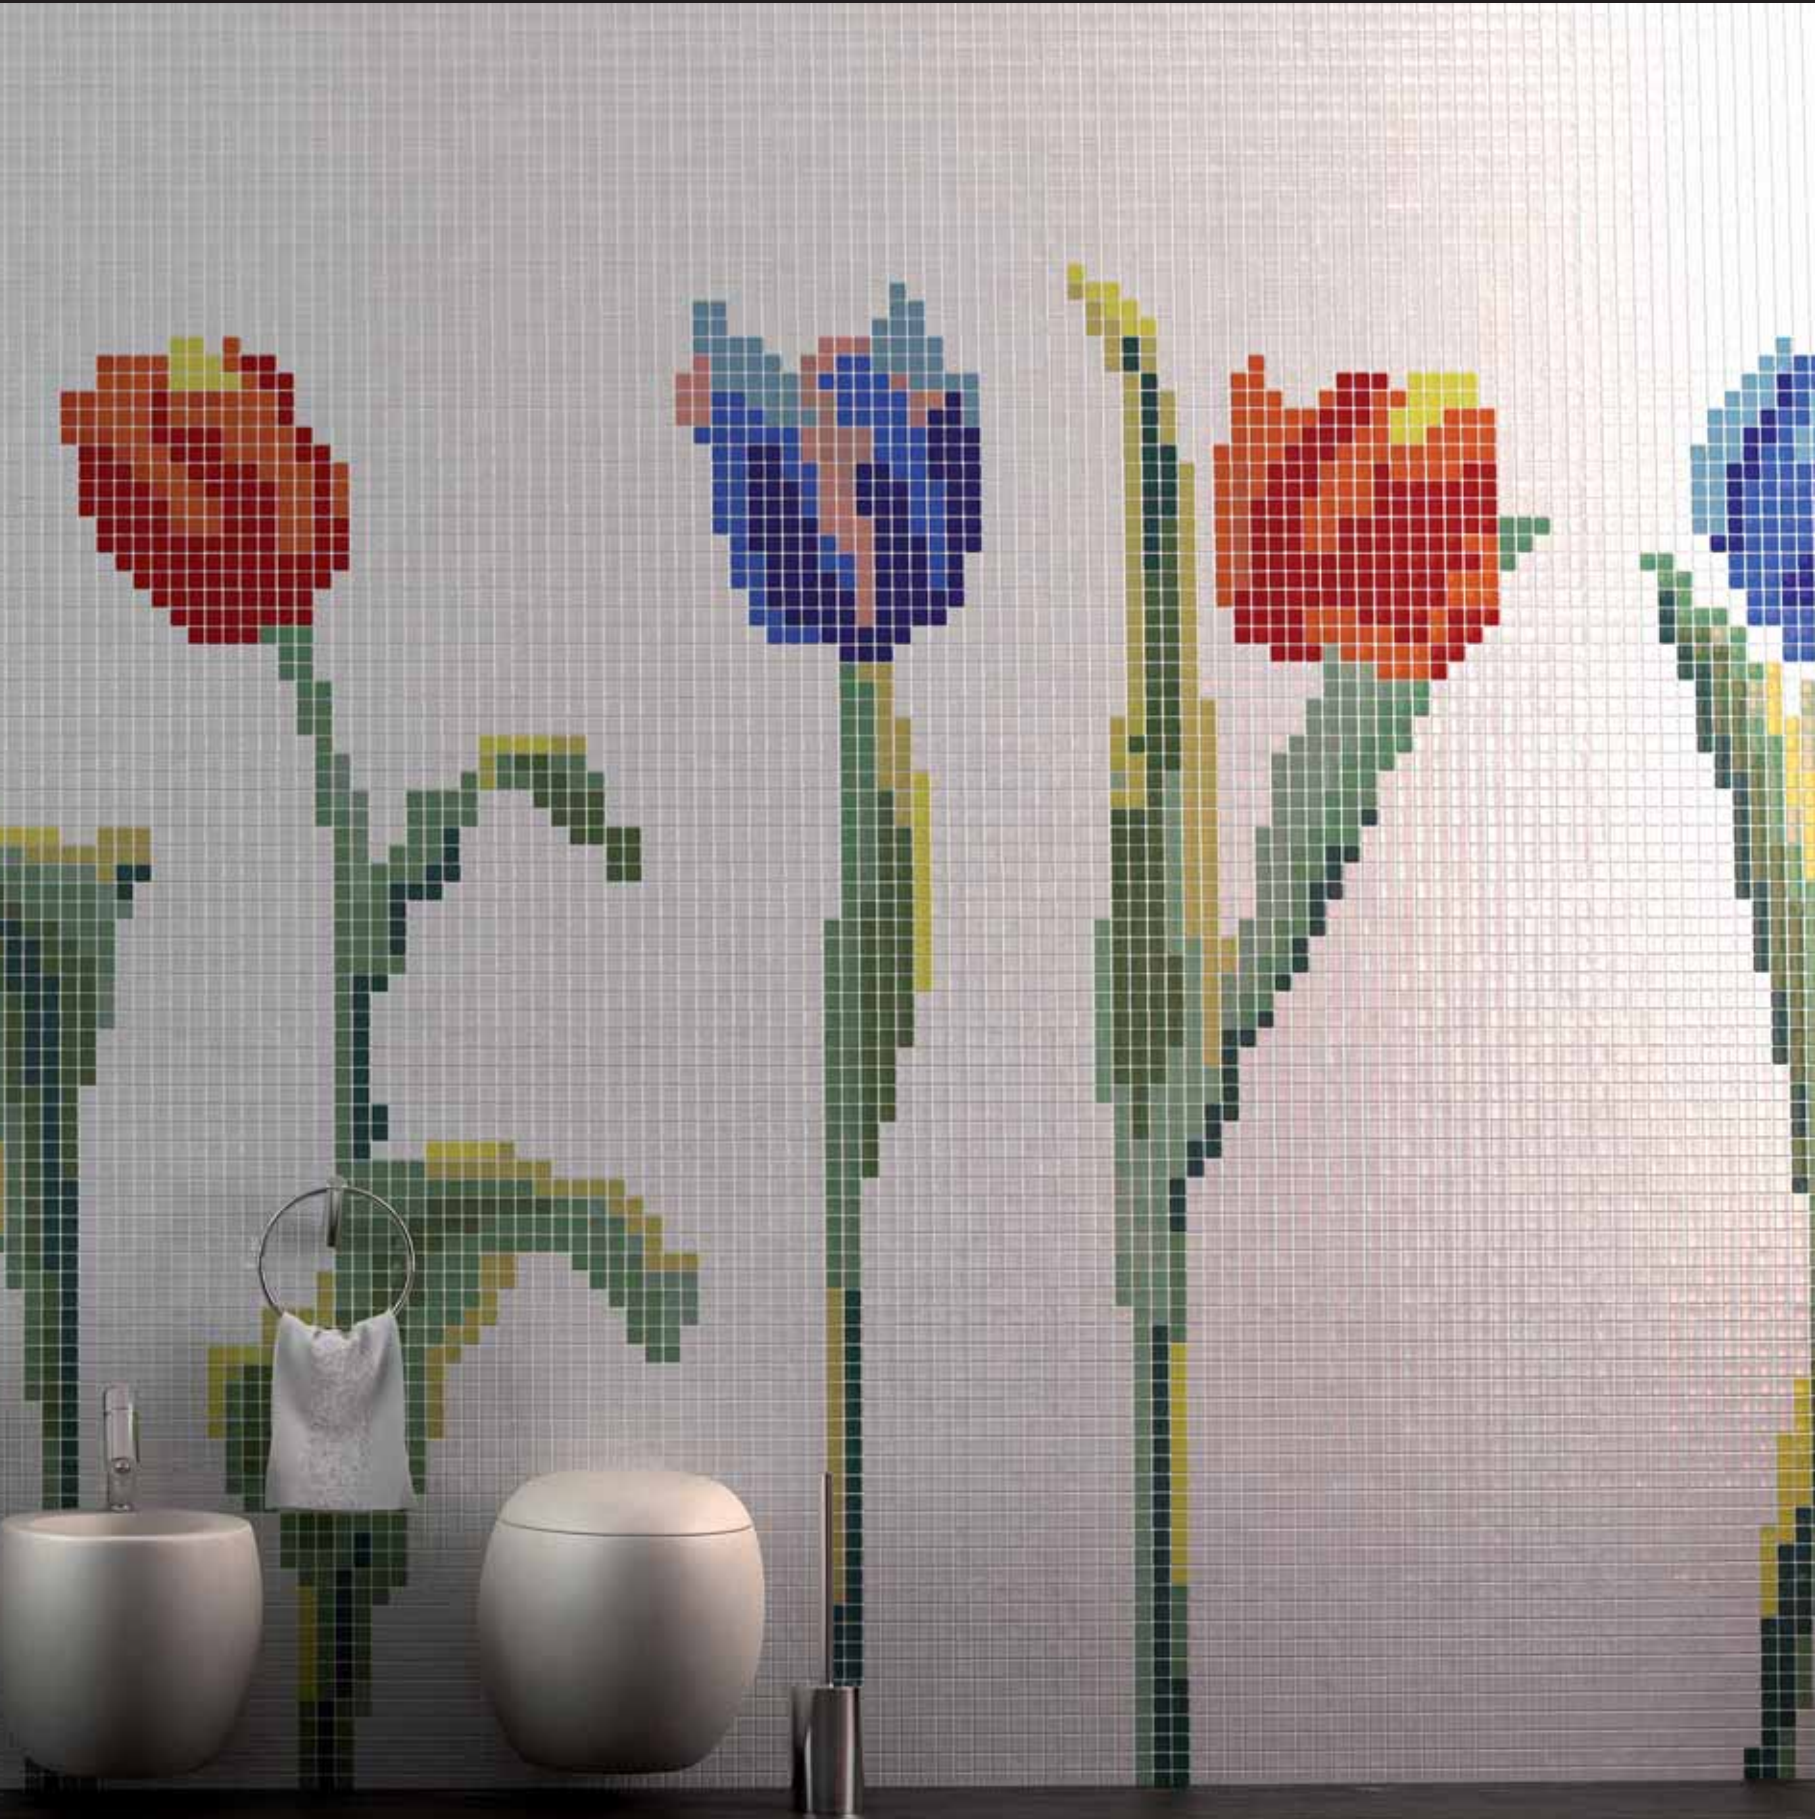

Mosaics perfect for creating contrasts and fusions of styles. Decorative ideas that customise your surroundings. Just what you always dreamt of.