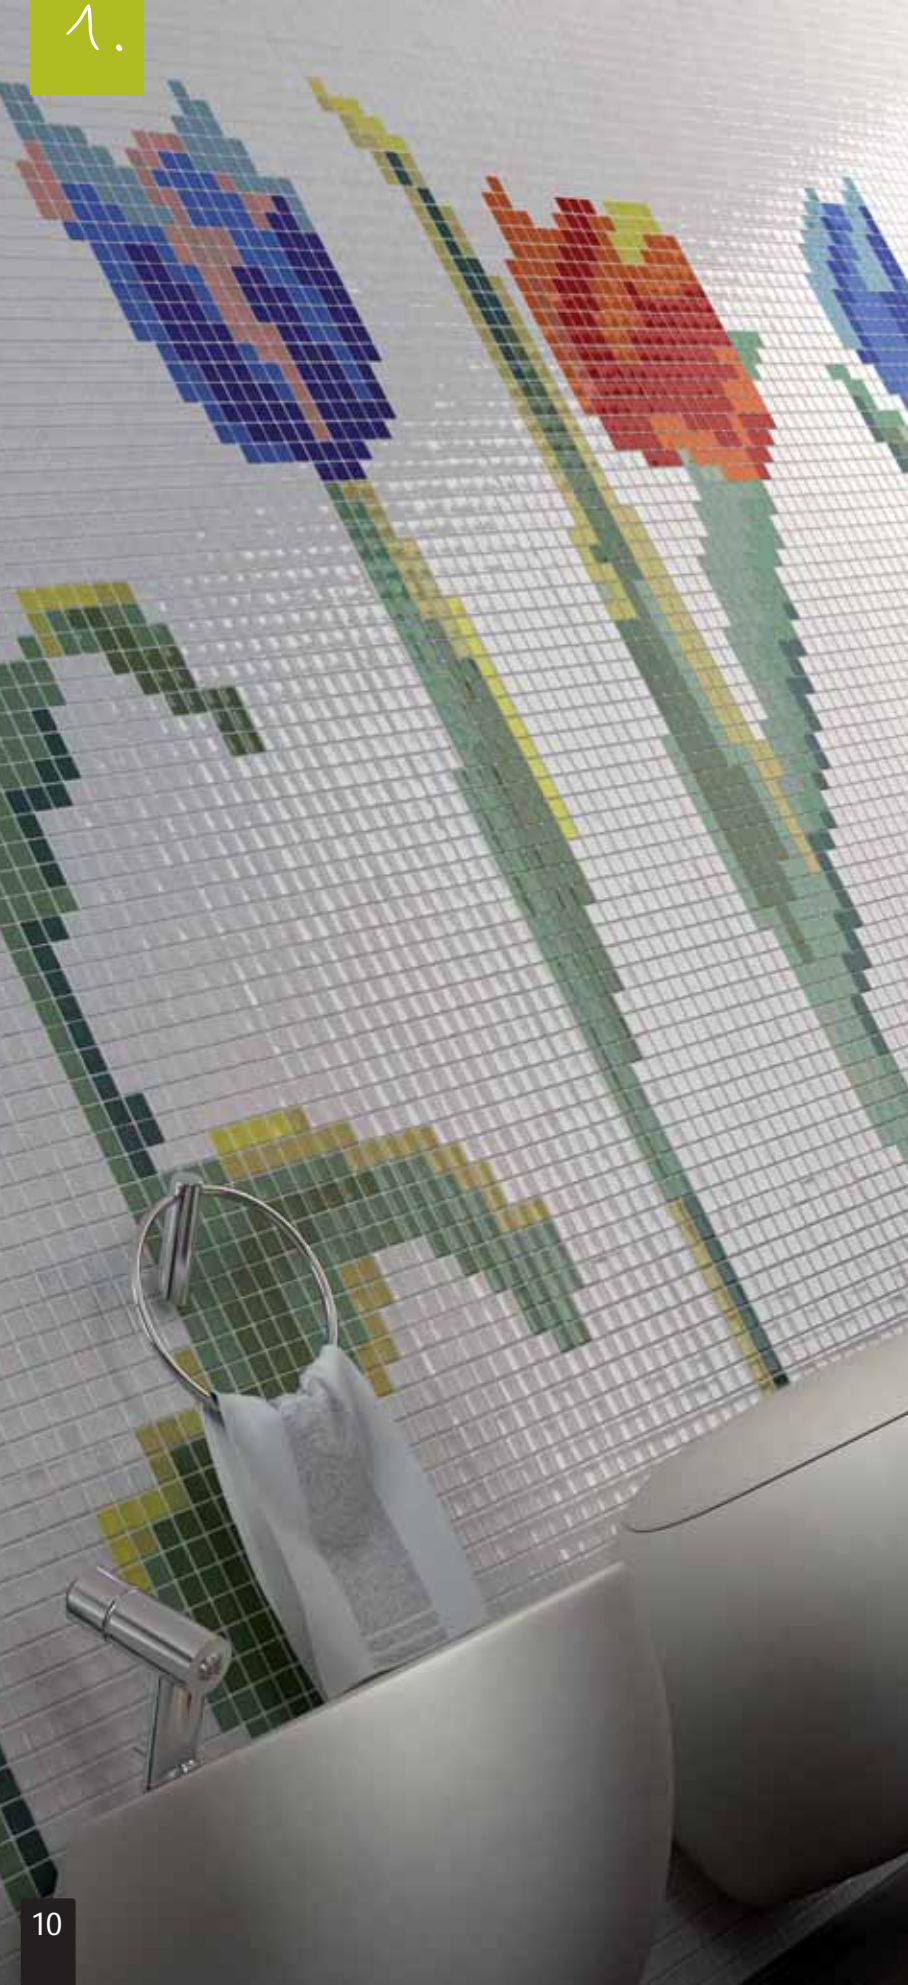

Armchair and bath zone: PERLA (Iris Collection), RUBI (Metal Collection) and CUARZO (Iris Collection))

Your imagination

1.